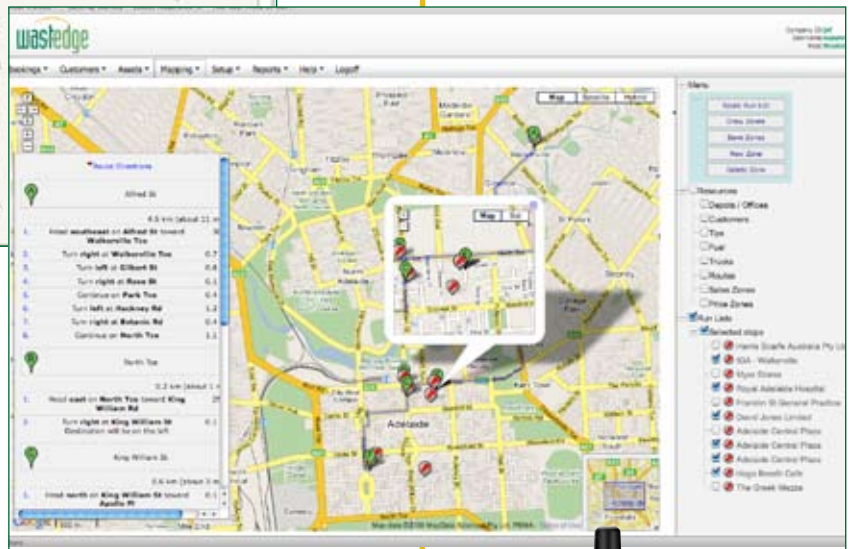

WasteRoutes

Regular Collections Management

Regular Collections

For Commercial / Industrial Waste or Resource Recovery Operations

Regular lift operations need support for day-of-service routes that help you schedule pickups for a typical day of the week for a nominated route type, with default truck and driver. These can apply to operations like Frontlift, Rearlift, Hooklift, Medical, Paper/Recyclables or Liquid waste. Account customer services on those runs could have a range of service lines, bin types and waste types with multiple bins per location (site), such as (FEL 1.5, 3.0, 4.5 or REL 240 Card, Glass, Paper).

Some customers need odd regular cycles such as 2, 3 or 4 weekly schedules on nominated days of the week. Others may be on a ring-in or unpredictable call basis.

See scheduled routes on the map and optimise run schedules. Wastedge helps you generate regular jobs, add ring-ins and then print run-lists or dispatch pickup lists direct to a driver's mobile.

Wastedge's regular route management business process support functionality helps:

- Streamline the scheduling of regular services with minimal admin effort,
- Easily schedule odd collection cycles and pick-up frequencies (e.g. each 3rd Friday)
- Ease and speed up logging if ring-in requests (even let your customers log their own requests)
- Generate daily collection run-lists for print or download (or upload from your in-house system)
- Link directly to driver mobiles for download worklists on log-in
- Instant dispatch of late ring-ins where driver has not yet passed that service point
- Makes confirming run sheets easy either by direct driver confirmation or adjustment by exception for only those jobs that changed due to blocked access or partial pickups.
- Consolidate collection charges and rental fees into one invoice weekly or monthly and then pass summary invoice details into your MYOB or Quickbooks with seamless integration.