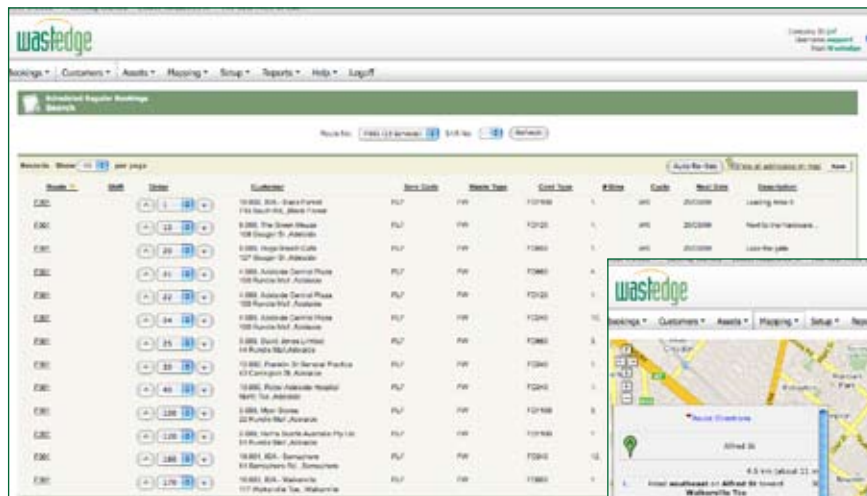

WasteRoutes

Regular Collections Management

Regular Collections

For Commercial / Industrial Waste or Resource Recovery Operations

Regular lift operations need support for day-of-service routes that help you schedule pickups for a typical day of the week for a nominated route type, with default truck and driver. These can apply to operations like Frontlift, Rearlift, Hooklift, Medical, Paper/Recyclables or Liquid waste. Account customer services on those runs could have a range of service lines, bin types and waste types with multiple bins per location (site), such as (FEL 1.5, 3.0, 4.5 or REL 240 Card, Glass, Paper).

Some customers need odd regular cycles such as 2, 3 or 4 weekly schedules on nominated days of the week. Others may be on a ring-in or unpredictable call basis.

See scheduled routes on the map and optimise run schedules. Wastedge helps you generate regular jobs, add ring-ins and then print run-lists or dispatch pickup lists direct to a driver's mobile.

Wastedge's regular route management business process support functionality helps:

- Streamline the scheduling of regular services with minimal admin effort,
- Easily schedule odd collection cycles and pick-up frequencies (e.g. each 3rd Friday)
- Ease and speed up logging if ring-in requests (even let your customers log their own requests)
- Generate daily collection run-lists for print or download (or upload from your in-house system)
- Link directly to driver mobiles for download worklists on log-in
- Instant dispatch of late ring-ins where driver has not yet passed that service point
- Makes confirming run sheets easy either by direct driver confirmation or adjustment by exception for only those jobs that changed due to blocked access or partial pickups.
- Consolidate collection charges and rental fees into one invoice weekly or monthly and then pass summary invoice details into your MYOB or Quickbooks with seamless integration.